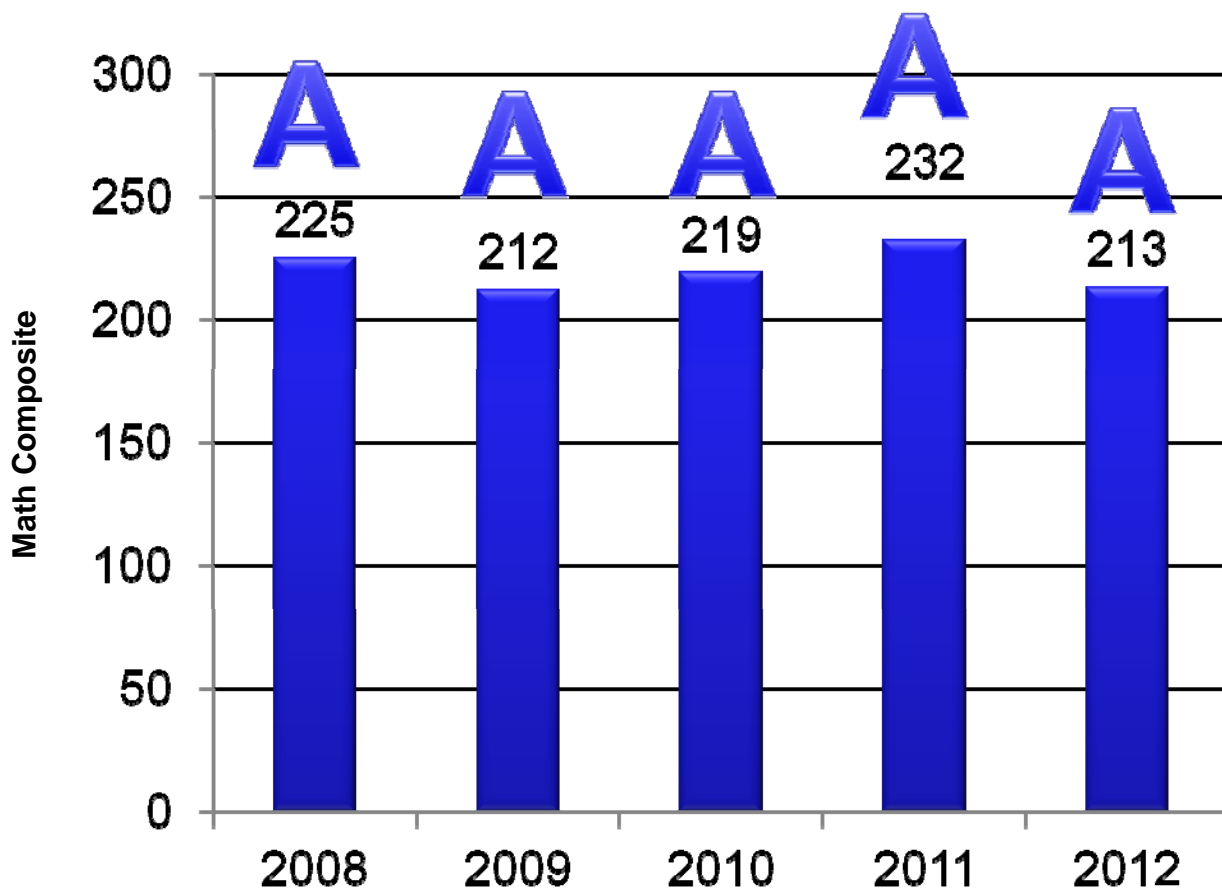

L.C. Swain Middle Math Component Grades 2008 to 2012

Math Component Grades

Note: From 2008 to 2012, L.C. Swain MS obtained 5 straight Math Component As. This is the most obtained by any middle school in the state. The Math Composite is the sum of Math Performance, Learning Gains and Lowest 25% Making Learning Gains.