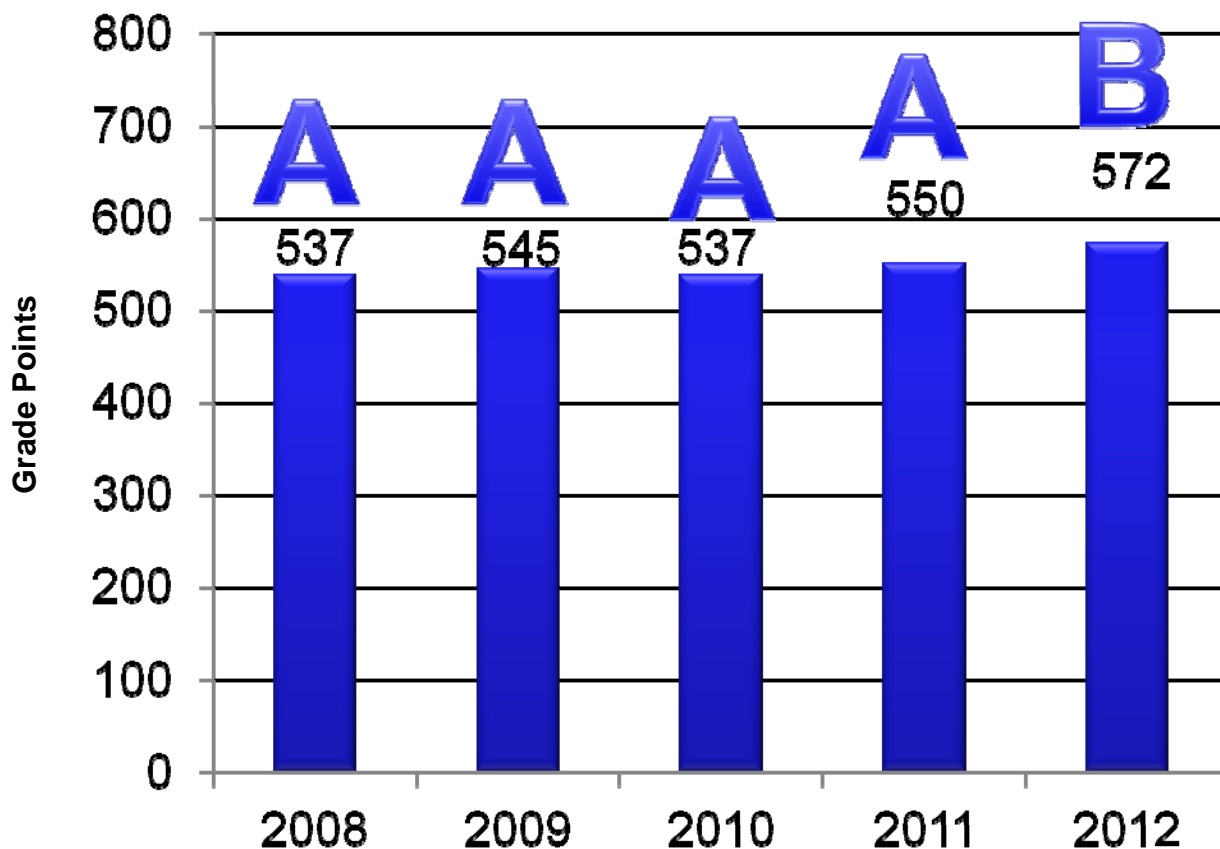

L.C. Swain Middle School Grades 2008 to 2012

School Grades

Note: From 2008 to 2012, L.C. Swain MS obtained four straight A's. Their only B came in 2012. That was the first year that Acceleration Participation and Acceleration Performance Points were included as grade components. L.C. Swain received a total of 70 points for the two components. 100% of the students taking the Algebra EOC Assessment passed in 2012.